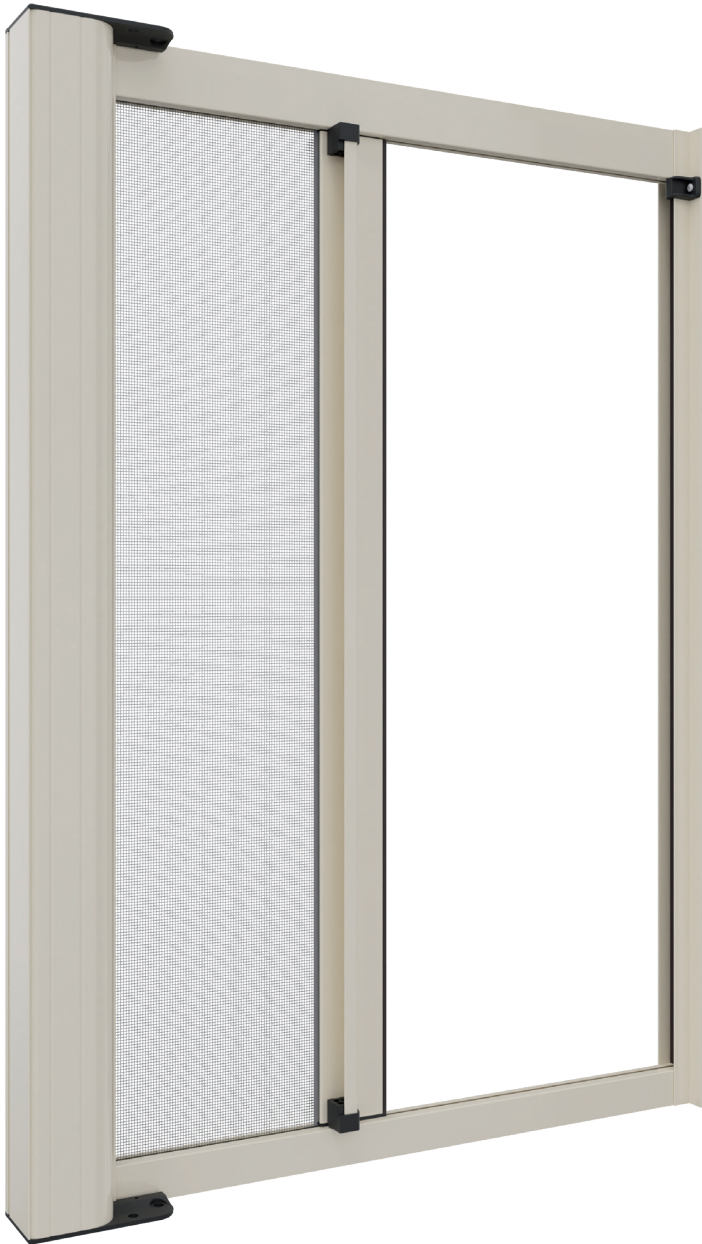

O F F I C I N E
RAMI

BROCHURE | Free-standing Mosquito nets

Mistral 50

Single Side Buttons

Suitable for: French doors

Winding type: Manual spring

Closing system: Magnet

Cassette: Equipped with an anti-insect mesh cleaning brush

Track: Fixed with buttons

Handle: Internal / external with ergonomic grip

Mesh: Fiberglass

Fixing System: Screw/plug

ON REQUEST

Winding Control: Slow back-on-top system

Cassette: Equipped with a brush for recovery in out-of-true issues

Balance Profile: On the cassette side for out-of-true recovery operation

Fixing System: Clips (snap-in supports)

NOTE: For proper functioning with dimensions between 1401- and 2800-mm width, the double side version is recommended.

Misure consigliate (mm)

| | Width | Height |
|-----|-------|--------|
| max | 1400 | 2600 |

Magnetic closing

Removable Bottom Track

Sliding Wheel

Clips
Upon Request

Cassette

Handlebar