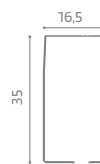

Mistral 50

Single Side Buttons

Suitable for: French doors

Winding type: Manual spring

Closing system: Magnet

Cassette: Equipped with an anti-insect mesh cleaning brush

Track: Fixed with buttons

Handle: Internal / external with ergonomic grip

Mesh: Fiberglass

Fixing System: Screw/plug

ON REQUEST

Winding Control: Slow back-on-top system

Cassette: Equipped with a brush for recovery in out-of-true issues

Balance Profile: On the cassette side for out-of-true recovery operation

Fixing System: Clips (snap-in supports)

NOTE: For proper functioning with dimensions between 1401- and 2800-mm width, the double side version is recommended.

Misure consigliate (mm)

	Width	Height
max	1400	2600

Top Track