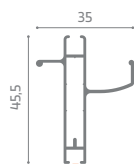

Balance Profile: On the cassette side for out-of-true recovery operation

Fixing System: Clips (snap-in supports)

NOTE: For proper functioning with dimensions between 1401- and 2800-mm width, the double side version is recommended.

Misure consigliate (mm)

| | Width | Height |
|-----|-------|--------|
| max | 1400 | 2600 |

Magnetic closing

Removable Bottom Track

Sliding Wheel

Clips
Upon Request

Cassette

Handlebar