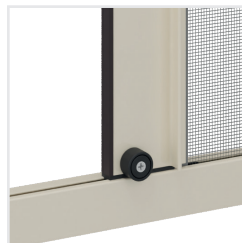

O F F I C I N E
RAMI

BROCHURE | Free-standing Mosquito nets

Mistral 50

Single Side Buttons

Suitable for: French doors

Winding type: Manual spring

Closing system: Magnet

Cassette: Equipped with an anti-insect mesh cleaning brush

Track: Fixed with buttons

Handle: Internal / external with ergonomic grip

Mesh: Fiberglass

Fixing System: Screw/plug

ON REQUEST

Winding Control: Slow back-on-top system

Cassette: Equipped with a brush for recovery in out-of-true issues

Balance Profile: On the cassette side for out-of-true recovery operation

Fixing System: Clips (snap-in supports)

NOTE: For proper functioning with dimensions between 1401- and 2800-mm width, the double side version is recommended.

Misure consigliate (mm)

| | Width | Height |
|-----|-------|--------|
| max | 1400 | 2600 |

Magnetic closing

Removable Bottom Track

Sliding Wheel

Clips
Upon Request

Cassette

Handlebar