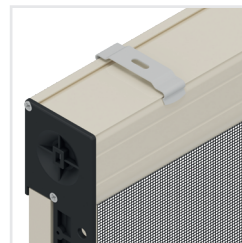

O F F I C I N E
RAMI

BROCHURE | Free-standing Mosquito nets

Mistral 50

Single Side Buttons

Suitable for: French doors

Winding type: Manual spring

Closing system: Magnet

Cassette: Equipped with an anti-insect mesh cleaning brush

Track: Fixed with buttons

Handle: Internal / external with ergonomic grip

Mesh: Fiberglass

Fixing System: Screw/plug

ON REQUEST

Winding Control: Slow back-on-top system

Cassette: Equipped with a brush for recovery in out-of-true issues

Balance Profile: On the cassette side for out-of-true recovery operation

Fixing System: Clips (snap-in supports)

NOTE: For proper functioning with dimensions between 1401- and 2800-mm width, the double side version is recommended.

Misure consigliate (mm)

| | Width | Height |
|-----|-------|--------|
| max | 1400 | 2600 |

Magnetic closing

Removable Bottom Track

Sliding Wheel

Clips
Upon Request

Cassette

Handlebar