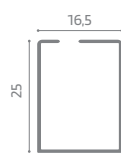

Balance Profile: On the cassette side for out-of-true recovery operation

Fixing System: Clips (snap-in supports)

NOTE: For proper functioning with dimensions between 1401- and 2800-mm width, the double side version is recommended.

Misure consigliate (mm)

| | Width | Height |
|-----|-------|--------|
| max | 1400 | 2600 |

Magnetic closing

Removable Bottom Track

Sliding Wheel

Clips
Upon Request

Cassette

Handlebar