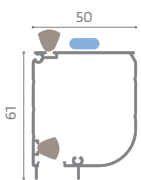

Balance Profile: On the cassette side for out-of-true recovery operation

Fixing System: Clips (snap-in supports)

NOTE: For proper functioning with dimensions between 1401- and 2800-mm width, the double side version is recommended.

Misure consigliate (mm)

| | Width | Height |
|-----|-------|--------|
| max | 1400 | 2600 |

Magnetic closing

Removable Bottom Track

Sliding Wheel

Clips
Upon Request

Cassette

Handlebar