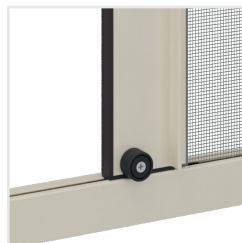

# Mistral 50

Single Side Buttons  
Mechanical Fastening

**Suitable for:** French doors  
**Winding type:** Manual spring  
**Closing system:** Mechanical fastening and brush  
**Cassette:** Equipped with an anti-insect mesh cleaning brush  
**Track:** Fixed with buttons  
**Handle:** Ergonomic internal / external grip with anti-insect brush  
**Mesh:** Fiberglass  
**Fixing System:** Screw/plug

### Misure consigliate (mm)

	Width	Height
max	1400	2600

Mechanical fastening closing

Removable Bottom Track

Sliding Wheel

Clips Upon Request

Cassette

Handlebar