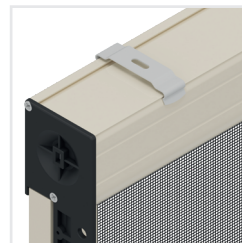

### Misure consigliate (mm)

	Width	Height
max	1400	2600

Mechanical fastening closing

Removable Bottom Track

Sliding Wheel

Clips Upon Request

Cassette

Handlebar