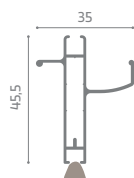

**NOTE:** For correct operation with dimensions between 1401- and 2800-mm width, the double side version is recommended.

### Misure consigliate (mm)

	Width	Height
max	1400	2600

Mechanical fastening closing

Removable Bottom Track

Sliding Wheel

Clips Upon Request

Cassette

Handlebar

Bottom track

Top Track

Closing profile

Balance Profile Upon Request

O F F I C I N E  
RAMI

Via Provinciale, 10  
46020 Monteggiana (MN) - ITALY  
Tel.: +39 0376 527481  
Fax: +39 0376 527060  
[info@officinerami.com](mailto:info@officinerami.com)  
[officinerami.com](http://officinerami.com)