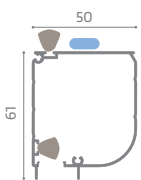

**NOTE:** For correct operation with dimensions between 1401- and 2800-mm width, the double side version is recommended.

### Misure consigliate (mm)

	Width	Height
max	1400	2600

Mechanical fastening closing

Removable Bottom Track

Sliding Wheel

Clips Upon Request

Cassette

Handlebar