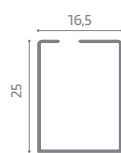

**NOTE:** For correct operation with dimensions between 1401- and 2800-mm width, the double side version is recommended.

### Misure consigliate (mm)

	Width	Height
max	1400	2600

Mechanical fastening closing

Removable Bottom Track

Sliding Wheel

Clips Upon Request

Cassette

Handlebar