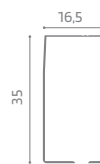

Mistral 50

Single Side Buttons
Mechanical Fastening

Suitable for: French doors
Winding type: Manual spring
Closing system: Mechanical fastening and brush
Cassette: Equipped with an anti-insect mesh cleaning brush
Track: Fixed with buttons
Handle: Ergonomic internal / external grip with anti-insect brush
Mesh: Fiberglass
Fixing System: Screw/plug

SU RICHIESTA

Winding Control: Slow back-on-top system
Cassette: Equipped with a brush for recovery in out-of-true issues
Balance Profile: On the cassette side for out-of-true recovery operation
Fixing System: Clips (snap-in supports)

NOTE: For correct operation with dimensions between 1401- and 2800-mm width, the double side version is recommended.

Misure consigliate (mm)

	Width	Height
max	1400	2600

Top Track