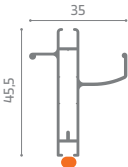

Recommended sizes (mm)

	Width	Height
max	2800	2450

Magnetic closing

Top fastening

Bottom Fastening

Removable Bottom Track

Sliding Wheel

Cassette