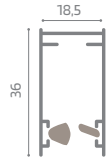

Mistral 40

Double Side Windproof Brush

- **Suitable for:** French doors
- **Winding type:** Manual spring
- **Closing system:** Mechanical fastening and brush
- **Configuration:** symmetrical
- **Track:** Windproof
- **Handle:** Internal / external with ergonomic grip
- **Mesh:** Fiberglass
- **Fixing System:** Screw/plug

1. **ON REQUEST**
2. **Winding Control:** Slow back-on-top system
   - **Configuration:** Asymmetrical
   - **Cassette:** Equipped with anti-insect brush, brush for recovering out-of-true issues
   - **Fixing System:** Clips (snap-in supports)

Recommended sizes (mm)

	Width	Height
max	2800	2450

Top Track