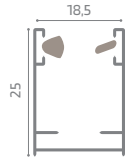

Bottom track