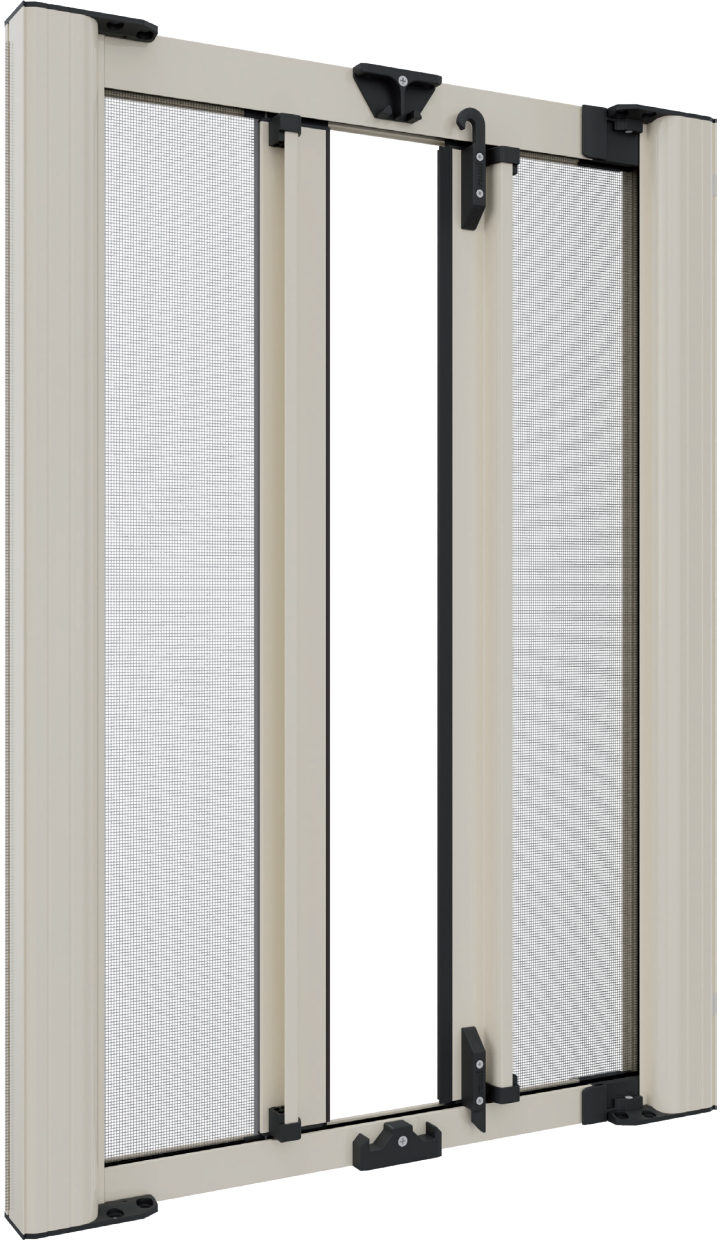

O F F I C I N E
RAMI

BROCHURE | Free-standing Mosquito nets

Mistral 40

Double Side Windproof Brush

- Suitable for:** French doors
- Winding type:** Manual spring
- Closing system:** Mechanical fastening and brush
- Configuration:** symmetrical
- Track:** Windproof
- Handle:** Internal / external with ergonomic grip
- Mesh:** Fiberglass
- Fixing System:** Screw/plug

- ON REQUEST**
- Winding Control:** Slow back-on-top system
 - Configuration:** Asymmetrical
 - Cassette:** Equipped with anti-insect brush, brush for recovering out-of-true issues
 - Fixing System:** Clips (snap-in supports)

Recommended sizes (mm)

	Width	Height
max	2800	2450

Magnetic closing

Top fastening

Bottom Fastening

Removable Bottom Track

Sliding Wheel

Cassette