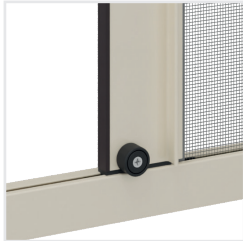

O F F I C I N E
RAMI

BROCHURE | Free-standing Mosquito nets

Mistral 40

Double Side Windproof Brush

- Suitable for:** French doors
- Winding type:** Manual spring
- Closing system:** Mechanical fastening and brush
- Configuration:** symmetrical
- Track:** Windproof
- Handle:** Internal / external with ergonomic grip
- Mesh:** Fiberglass
- Fixing System:** Screw/plug

- ON REQUEST**
- Winding Control:** Slow back-on-top system
 - Configuration:** Asymmetrical
 - Cassette:** Equipped with anti-insect brush, brush for recovering out-of-true issues
 - Fixing System:** Clips (snap-in supports)

Recommended sizes (mm)

	Width	Height
max	2800	2450

Magnetic closing

Top fastening

Bottom Fastening

Removable Bottom Track

Sliding Wheel

Cassette