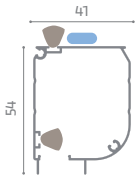

Recommended sizes (mm)

	Width	Height
max	2800	2450

Magnetic closing

Top fastening

Bottom Fastening

Removable Bottom Track

Sliding Wheel

Cassette