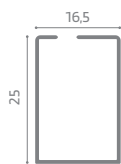

ON REQUEST

**Winding Control:** Slow back-on-top system

**Balance Profile:** On the cassette side for out-of-true recovery operation

**NOTE:** For proper functioning with dimensions between 1401- and 2800-mm width, the double side version is recommended.

## Recommended measurements (mm)

	length	height
max	1400	2600

Magnetic closing

Removable Bottom Track

Sliding Wheel

Cassette

Handlebar

Bottom track