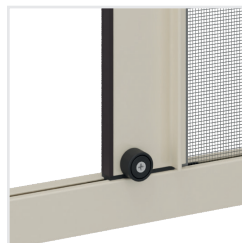

# Giulia 50

Single Side Buttons

**Suitable for:** French doors

**Winding type:** Manual spring

**Closing system:** Magnet

**Handle:** Internal / external with ergonomic grip

**Mesh:** Fiberglass

Fixing System: Screw/plug

ON REQUEST

**Winding Control:** Slow back-on-top system

**Balance Profile:** On the cassette side for out-of-true recovery operation

**NOTE:** For proper functioning with dimensions between 1401- and 2800-mm width, the double side version is recommended.

## Recommended measurements (mm)

	length	height
max	1400	2600

Magnetic closing

Removable Bottom Track

Sliding Wheel

Cassette

Handlebar

Bottom track