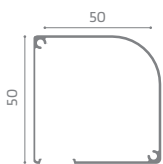

ON REQUEST

**Winding Control:** Slow back-on-top system

**Balance Profile:** On the cassette side for out-of-true recovery operation

**NOTE:** For proper functioning with dimensions between 1401- and 2800-mm width, the double side version is recommended.

## Recommended measurements (mm)

	length	height
max	1400	2600

Magnetic closing

Removable Bottom Track

Sliding Wheel

Cassette

Handlebar

Bottom track