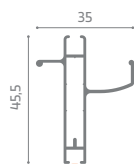

ON REQUEST

**Winding Control:** Slow back-on-top system

**Balance Profile:** On the cassette side for out-of-true recovery operation

**NOTE:** For proper functioning with dimensions between 1401- and 2800-mm width, the double side version is recommended.

## Recommended measurements (mm)

	length	height
max	1400	2600

Magnetic closing

Removable Bottom Track

Sliding Wheel

Cassette

Handlebar

Bottom track