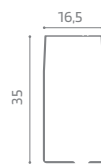

ON REQUEST

**Winding Control:** Slow back-on-top system

**Balance Profile:** On the cassette side for out-of-true recovery operation

**NOTE:** For proper functioning with dimensions between 1401- and 2800-mm width, the double side version is recommended.

## Recommended measurements (mm)

	length	height
max	1400	2600

Magnetic closing

Removable Bottom Track

Sliding Wheel

Cassette

Handlebar

Bottom track