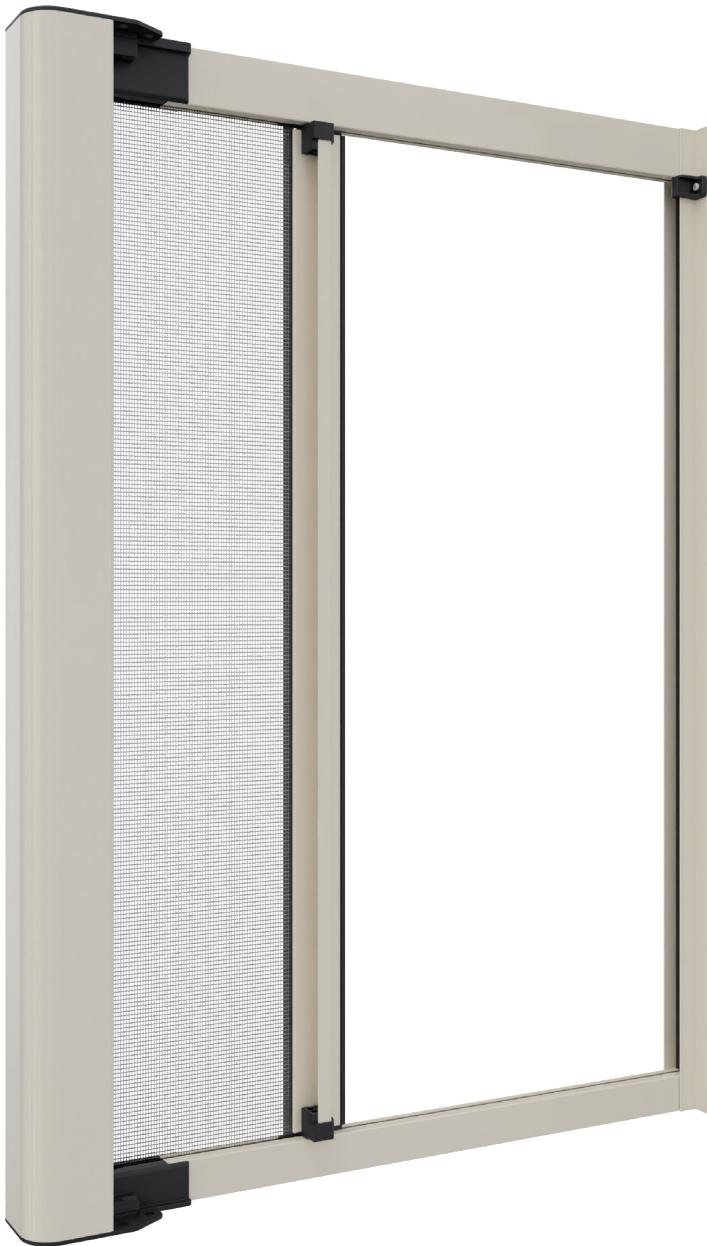

O F F I C I N E  
RAMI

BROCHURE | Free-standing Mosquito nets

# Giulia 50

Single Side Buttons

**Suitable for:** French doors

**Winding type:** Manual spring

**Closing system:** Magnet

**Handle:** Internal / external with ergonomic grip

**Mesh:** Fiberglass

Fixing System: Screw/plug

ON REQUEST

**Winding Control:** Slow back-on-top system

**Balance Profile:** On the cassette side for out-of-true recovery operation

**NOTE:** For proper functioning with dimensions between 1401- and 2800-mm width, the double side version is recommended.

## Recommended measurements (mm)

	length	height
max	1400	2600

Magnetic closing

Removable Bottom Track

Sliding Wheel

Cassette

Handlebar

Bottom track