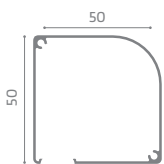

ON REQUEST

Winding Control: Slow back-on-top system
Configuration: Asymmetrical
Balance Profile: On the cassette side for out-of-true recovery operation

Recommended measurements (mm)

	length	height
max	2800	2600

Magnetic closing

Top fastening

Bottom Fastening

Removable Bottom Track

Cassette

Handlebar

Bottom track

Top Track