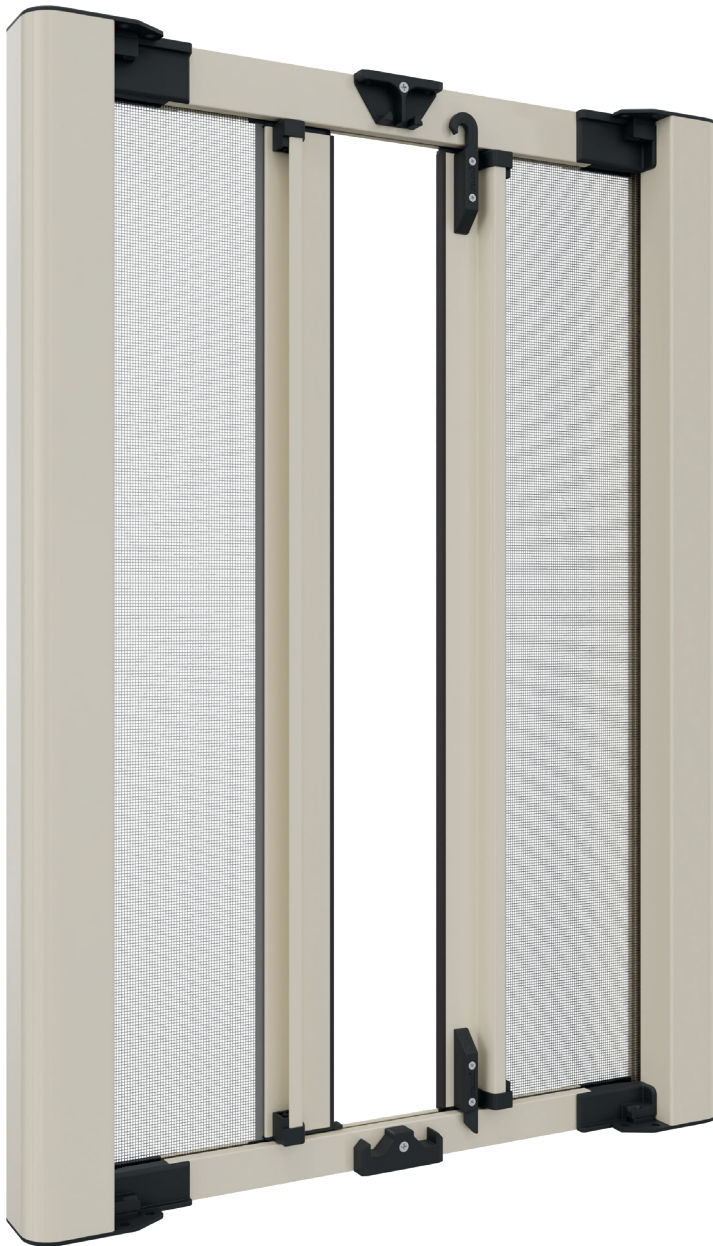

O F F I C I N E
RAMI

BROCHURE | Free-standing Mosquito nets

Giulia 50

Double Side Buttons

Suitable for: French doors
Winding type: Manual spring
Closing system: Magnet
Configuration: symmetrical
Handle: Internal / external with ergonomic grip
Mesh: Fiberglass
Fixing System: Screw/plug

ON REQUEST

Winding Control: Slow back-on-top system
Configuration: Asymmetrical
Balance Profile: On the cassette side for out-of-true recovery operation

Recommended measurements (mm)

	length	height
max	2800	2600

Magnetic closing

Top fastening

Bottom Fastening

Removable Bottom Track

Cassette

Handlebar

Bottom track

Top Track