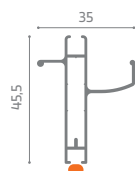

ON REQUEST

Winding Control: Slow back-on-top system
Configuration: Asymmetrical
Balance Profile: On the cassette side for out-of-true recovery operation

Recommended measurements (mm)

	length	height
max	2800	2600

Magnetic closing

Top fastening

Bottom Fastening

Removable Bottom Track

Cassette

Handlebar

Bottom track

Top Track