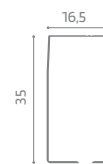

ON REQUEST

Winding Control: Slow back-on-top system
Configuration: Asymmetrical
Balance Profile: On the cassette side for out-of-true recovery operation

Recommended measurements (mm)

	length	height
max	2800	2600

Magnetic closing

Top fastening

Bottom Fastening

Removable Bottom Track

Cassette

Handlebar

Bottom track

Top Track