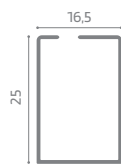

ON REQUEST

Winding Control: Slow back-on-top system
Configuration: Asymmetrical
Balance Profile: On the cassette side for out-of-true recovery operation

Recommended measurements (mm)

	length	height
max	2800	2600

Magnetic closing

Top fastening

Bottom Fastening

Removable Bottom Track

Cassette

Handlebar

Bottom track

Top Track