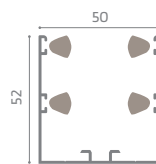

Fastening system: Clips (snap supports)

UPON REQUEST

Balance profile: Cassette side

NOTE: The height should be 200 mm larger than the width.

Recommended measurements (mm)

	length	height
max	1800	2700

Regulator

Recessed Track

Magnetic closing

Clips

Bar-Cassette Assembly

Cassette

Handlebar

Side Track

Top Track