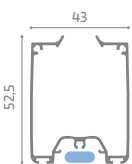

Fastening system: Clips (snap supports)

UPON REQUEST

Balance profile: Cassette side

NOTE: The height should be 200 mm larger than the width.

Recommended measurements (mm)

	length	height
max	1800	2700

Regulator

Recessed Track

Magnetic closing

Clips

Bar-Cassette Assembly

Cassette

Handlebar

Side Track

Top Track