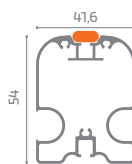

Fastening system: Clips (snap supports)

UPON REQUEST

Balance profile: Cassette side

NOTE: The height should be 200 mm larger than the width.

Recommended measurements (mm)

	length	height
max	1800	2700

Regulator

Recessed Track

Magnetic closing

Clips

Bar-Cassette Assembly

Cassette

Handlebar

Side Track

Top Track