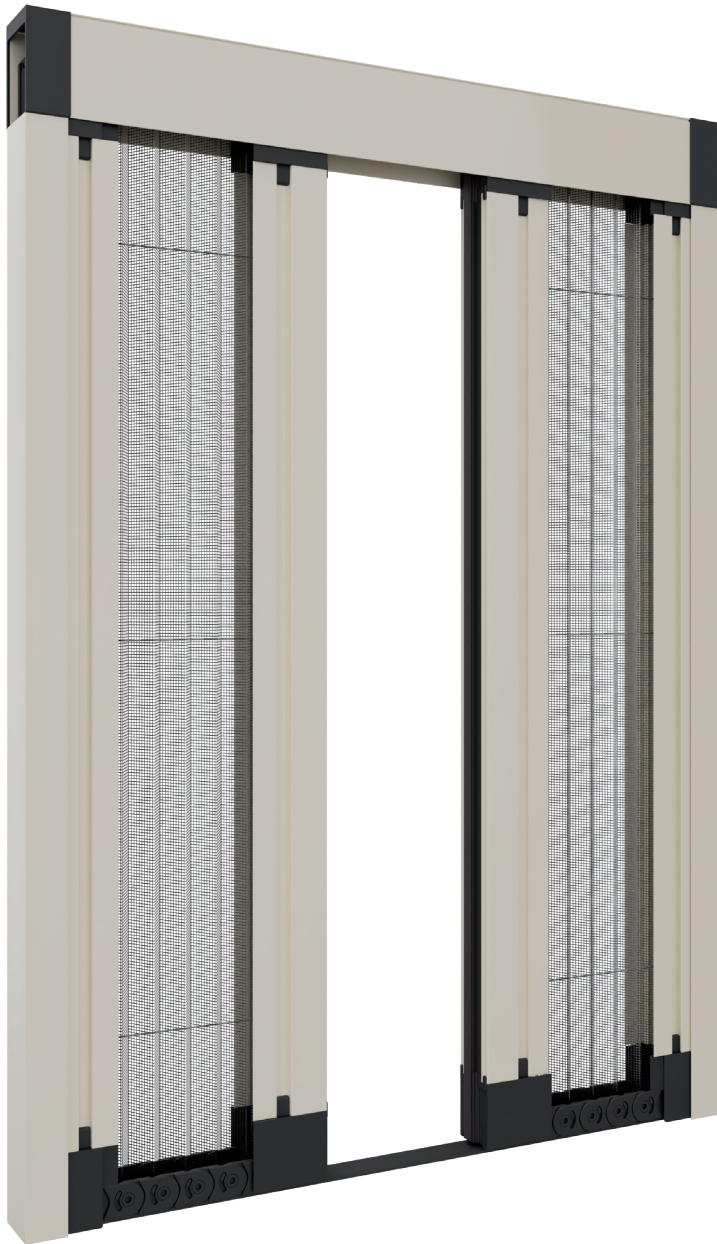

O F F I C I N E
RAMI

Eva 38 Plissé

Double side

Suitable for: French doors

Winding type: Manual, stop at any point

Closing system: Magnet

Configuration: symmetrical

Track: Bottom track, walkable and recessed / without architectural barriers

Handle: Ergonomic internal / external grip

Mesh: Black polyester

Fixing System: Clips (snap supports)

ON REQUEST

Configuration: Asymmetrical

Balance Profile: Cassette side

Handle: Recessed

Mesh: Gray polyester

NOTE: For each individual cassette, the height must be 300 mm larger than the width.

Widths larger than 1500 mm are equipped with black support bars.

Recommended measurements (mm)

	length	height
max	4000	3150

Recessed Track

Magnetic closing

Clips

Additional Handle

Cassette and Handle Assembly

Cassette

Handlebar

Bottom track