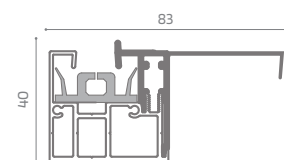

Misure consigliate (mm)

	Width	Height
max mesh	3000	2600
max blackout	3000	2600
max filtering	2400	2500

Handlebar

Inspectable Cassette

Recessed Track

Cassette

Handlebar

Recessed Track