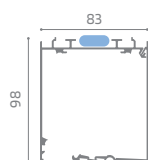

Misure consigliate (mm)

	Width	Height
max mesh	3000	2600
max blackout	3000	2600
max filtering	2400	2500

Handlebar

Inspectable Cassette

Recessed Track

Cassette

Handlebar

Recessed Track