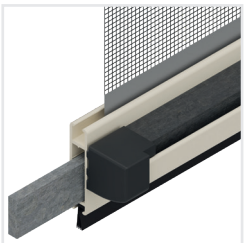

O F F I C I N E
RAMI

BROCHURE | Roller Blinds outdoor

RMO 65

Motorized Roller
Blackout / Filtering

Suitable for: Window

Winding: Motorized with a button, manual stop at any point

Track: Telescopic with buttons

Handle: Ergonomic internal grip with anti-insect brush

Fabrics: Filtering/Blackout

Fixing System: Screw/plug

Electrification: Engine cable exit on the top right side

ON REQUEST

Winding: Motorized with radio receiver and remote control

Track: Fixed for Recessed with buttons

NOTE: The possibility of installation must be verified based on the fabric, measurements, and required cassette.

Recommended sizes (mm)

	Width	Height
max blackout	1200	2200
max filtering	1000	2000