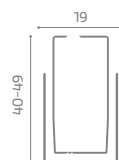

Track: Fixed for Recessed with buttons

NOTE: The possibility of installation must be verified based on the fabric, measurements, and required cassette.

Recommended sizes (mm)

	Width	Height
max blackout	1200	2200
max filtering	1000	2000

Weighted-down Handlebar

Fixed recessed track
16,5 x 35 mm
Upon Request

Cassette

Handlebar

Telescopic Side Track

O F F I C I N E
RAMI

Via Provinciale, 10
46020 Monteggiana (MN) - ITALY
Tel.: +39 0376 527481
Fax: +39 0376 527060
info@officinerami.com
officinerami.com