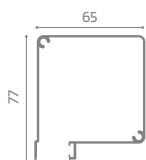

NOTE: The possibility of installation must be verified based on the fabric, measurements, and required cassette.

Recommended sizes (mm)

	Width	Height
max blackout	1600	2200
max filtering	1500	2000

Telescopic Tracks
Upon Request