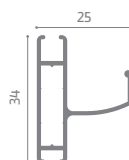

RMO 65

Spring Roller
Blackout / Filtering

Suitable for: Window and french door

Winding type: Manual spring

Closing system: Snap-closing system

Track: Fixed with buttons

Handle: Ergonomic internal grip with anti-insect brush

Fabrics: Filtering/Blackout

Fixing System: Screw/plug

ON REQUEST

Winding Control: Slow back-on-top system, Stop Mechanism - Spring lock

Track: Telescopic with buttons

NOTE: The possibility of installation must be verified based on the fabric, measurements, and required cassette.

Recommended sizes (mm)

	Width	Height
max blackout	1600	2200
max filtering	1500	2000

Handlebar